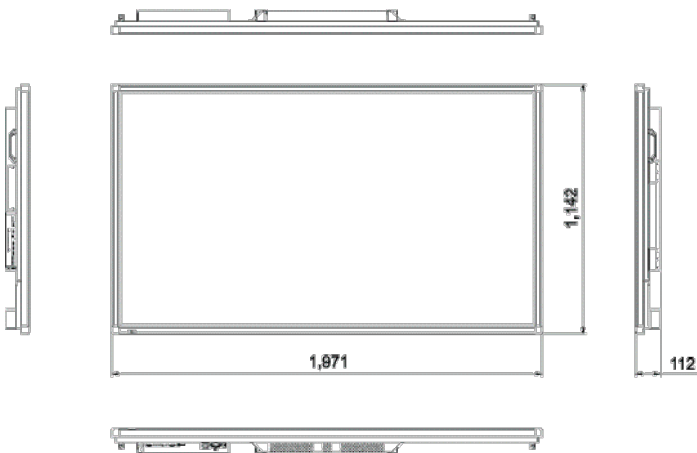

Model type i3TOUCH E1086 T10

PANEL	
Size	86"
Display Ratio	16:09
Native resolution	3840 x 2160
Brightness	330 cd/m²
Contrast ratio	1200:1
Display Colors	min 10bit(D), 1.07 B colors (UHD)
Response time	8ms
Display Frame Rate	60Hz
Glass Tempered	Anti-glare Glass 5 mm
Viewing Angle	Hor./Ver. 178°/178°
Speakers	12W x 2 stereo - premium sound
Touch technology	V-Sense 20 touch points
Plug & Play	Upwards Windows 7, Mac 10.6, Android
Inputs	HDMI 2.0 (1), HDMI 1.4 (2), DP (1), VGA (1), AV (1), USB 2.0 (2), USB 3.0 (1), OPS (1),
Outputs	HDMI (1), Audio 3.5mm jack, COAX
Communication port	RS232, Wifi, RJ45
OPS slot	Included
Power Requirement	100 - 240V AC, 50/60 Hz
MTBF	30,000h
Regulatory	CE, FCC, EMC, RoHS

FUNCTION	
Languages	English
Power Consumption	< 530 Watt
Power Consumption Sleep Mode	< 0.5 Watt

ANDROID SYSTEM	
System version	Android 5.1

DIMENSIONS	
Dimensions (not incl. stand) mm	1988 x 1160 x 100
Product Weight	75kg
VESA Mount	800x600

TOUCH TECHNOLOGY	
	V-Sense
Touch modus	finger and pen
Touch points	20 simultaneous touches (only in Windows 7 or later)

Accessories	
	Power cable
	USB cable for touch
	HDMI cable
	Remocon + Battery
	PEN 2 x
	User Manual
	Wall mount
	Wifi dongle

Recommended Computer Configuration	
CPU	min i3 processor
RAM	>4G
Hard disk	>100G
Interface	USB2.0 or above
Screen resolution	1280*800
USB power	>4.6V (the power of the USB cable should be more than 4.6V at the i3TOUCH)

TECHNICAL DRAWING

AUTHORISED DISTRIBUTOR