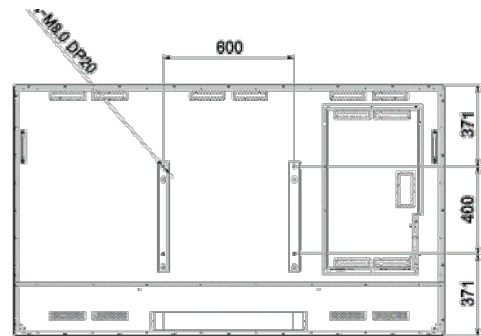

Model type i3TOUCH E1086 T10

PANEL	
Size	86"
Display Ratio	16:09
Native resolution	3840 x 2160
Brightness	330 cd/m²
Contrast ratio	1200:1
Display Colors	min 10bit(D), 1.07 B colors (UHD)
Response time	8ms
Display Frame Rate	60Hz
Glass Tempered	Anti-glare Glass 5 mm
Viewing Angle	Hor./Ver. 178°/178°
Speakers	12W x 2 stereo - premium sound
Touch technology	V-Sense 20 touch points
Plug & Play	Upwards Windows 7, Mac 10.6, Android
Inputs	HDMI 2.0 (1), HDMI 1.4 (2), DP (1), VGA (1), AV (1), USB 2.0 (2), USB 3.0 (1), OPS (1),
Outputs	HDMI (1), Audio 3.5mm jack, COAX
Communication port	RS232, Wifi, RJ45
OPS slot	Included
Power Requirement	100 - 240V AC, 50/60 Hz
MTBF	30,000h
Regulatory	CE, FCC, EMC, RoHS

FUNCTION	
Languages	English
Power Consumption	< 530 Watt
Power Consumption Sleep Mode	< 0.5 Watt

ANDROID SYSTEM	
System version	Android 5.1

DIMENSIONS	
Dimensions (not incl. stand) mm	1988 x 1160 x 100
Product Weight	75kg
VESA Mount	800x600

TOUCH TECHNOLOGY	
	V-Sense
Touch modus	finger and pen
Touch points	20 simultaneous touches (only in Windows 7 or later)

Accessories	
	Power cable
	USB cable for touch
	HDMI cable
	Remocon + Battery
	PEN 2 x
	User Manual
	Wall mount
	Wifi dongle

Recommended Computer Configuration	
CPU	min i3 processor
RAM	>4G
Hard disk	>100G
Interface	USB2.0 or above
Screen resolution	1280*800
USB power	>4.6V (the power of the USB cable should be more than 4.6V at the i3TOUCH)

TECHNICAL DRAWING

AUTHORISED DISTRIBUTOR